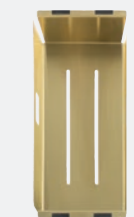

BRINGS
COLOR
TO THE KITCHEN

Our New York sinks are now available in colour! The familiar New York series has been expanded with three different colours, made possible by PVD technology. Go for our New York 40x40 or 50x40 in Gun Metal Silver, Copper Rose or Gold Flax and complete your kitchen.

These New York sinks retain their usual quality and comfort, and feature the same sleek design thanks to our deep-drawing technology and high-grade stainless steel. On top of that, they don't have any welding or folding seams, and the overflow and comfort plug have a matching colour. Thanks to the brand-new colours and the aesthetically pleasing design, these sinks offer the best of both worlds!

- Modern design with a 10-mm radius
- Available in two sizes
- Overflow and comfort plug have matching colours

We achieved these colours by using so-called PVD (Physical Vapour Deposition) technology. In this process, the stainless steel is provided with a special coating through vapour condensation. This technology results in a beautiful bit of custom craftsmanship.

Colour deviation per item is possible

NEW YORK

40 X 40

Cabinet size	450 mm
Depth	180 mm
Sink unit dimensions	403 x 403 mm
Total dimensions	440 x 440 mm

NEW YORK

50 X 40

Cabinet size	600 mm
Depth	200 mm
Sink unit dimensions	503 x 403 mm
Total dimensions	540 x 440 mm

KITCHEN TAPS

The New York PVD sinks are excellently suitable for combination with the PVD taps by Reginox. Available in two different varieties (Leon and Levisa) in the colours Gun Metal Silver, Copper Rose and Gold Flax.

LEON

LEVISA

R30561

ACCESSORIES

Reginox also offers matching colanders and soap dispensers.

Gun Metal Silver

Copper Rose

Gold Flax